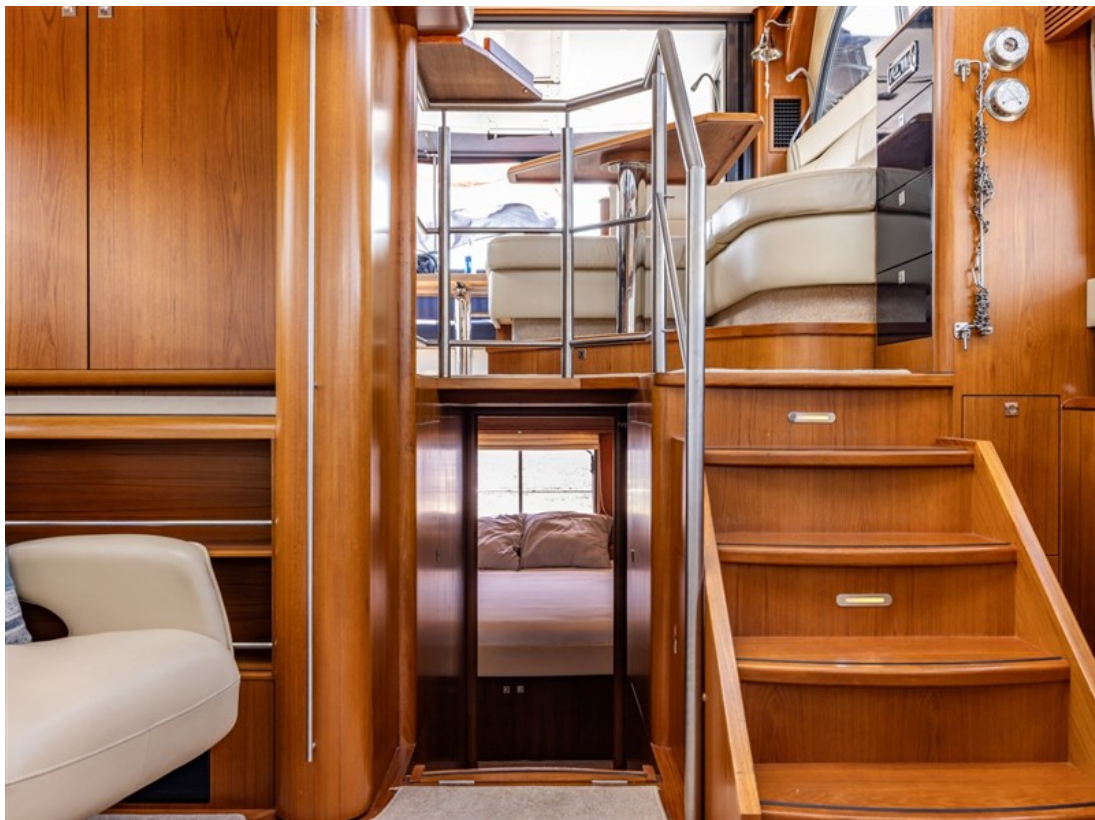

ELBURG YACHTING®

international yachtbrokers

Gegevens worden geacht juist te zijn, doch worden niet gegarandeerd. - Whilst every care has been taken in the preparation of the particulars, their correctness is not guaranteed.

J.P. Broekhovenstraat 37
8081 HB Elburg
The Netherlands

Reference number
B24044161

info@elburgyachting.nl
www.elburgyachting.nl
+31 525 68 68 68