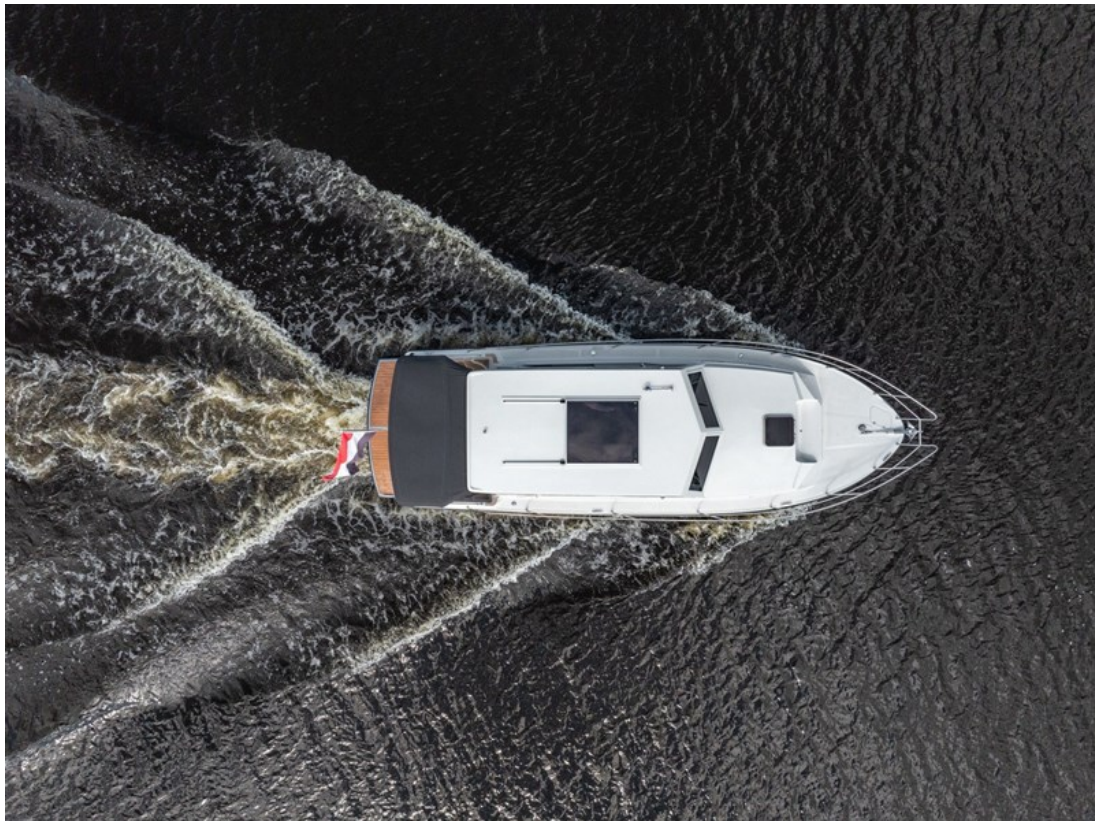

J.P. Broekhovenstraat 37
8081 HB Elburg
The Netherlands

Reference number
B24054176

info@elburgyachting.nl
www.elburgyachting.nl
+31 525 68 68 68

ELBURG YACHTING[®]

international yachtbrokers

Gegevens worden geacht juist te zijn, doch worden niet gegarandeerd. - Whilst every care has been taken in the preparation of the particulars, their correctness is not guaranteed.