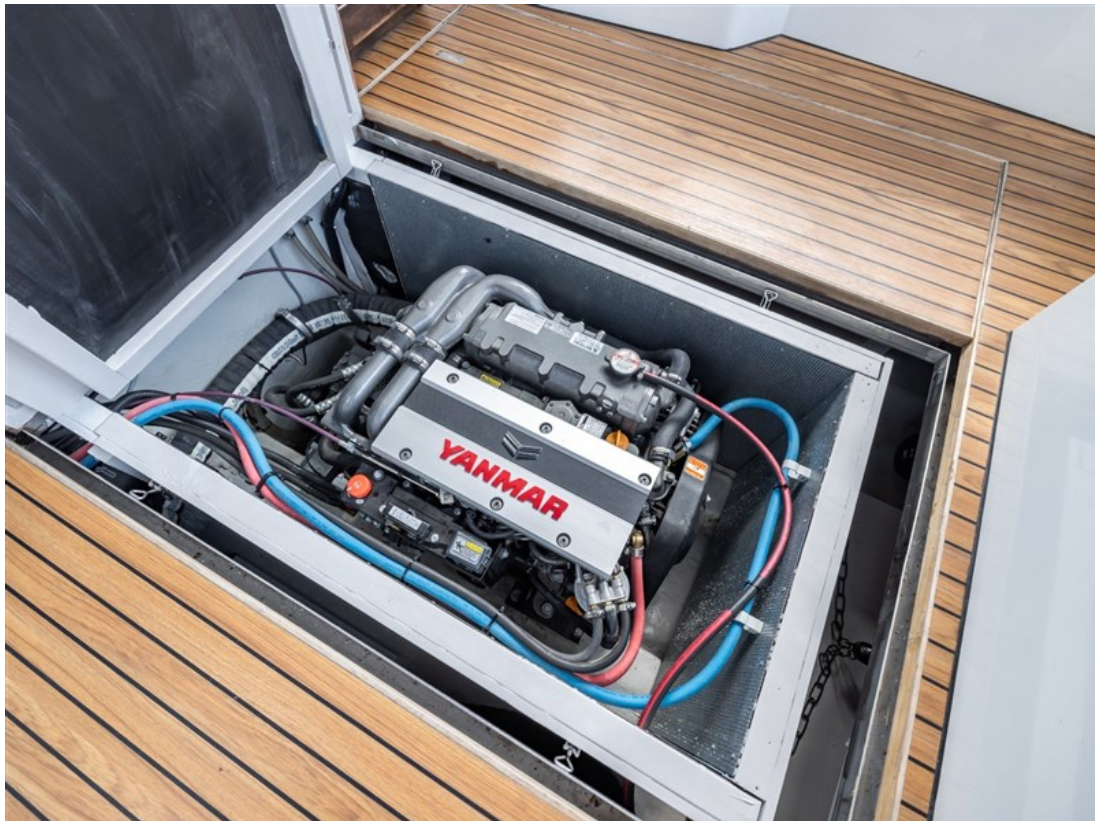

ELBURG YACHTING®

international yachtbrokers

Gegevens worden geacht juist te zijn, doch worden niet gegarandeerd. - Whilst every care has been taken in the preparation of the particulars, their correctness is not guaranteed.

J.P. Broekhovenstraat 37
8081 HB Elburg
The Netherlands

Reference number
B24054176

info@elburgyachting.nl
www.elburgyachting.nl
+31 525 68 68 68