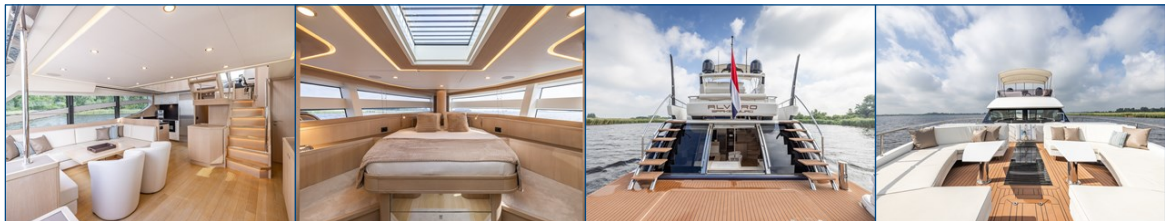

ELBURG YACHTING®

international yachtbrokers

Van der Valk Beachclub 660 Flybridge

- 📏 Appr. 20.50 x 5.80 x 1.50 m
- 🏢 Van der Valk Shipyards - Waalwijk
- 🏠 Cor D. Rover Design
- 🕒 2019
- ⚙️ A
- 🚗 2 x 800 pk Volvo Penta D13-IPS1050
- 🛳️ 3 x
- ⚓ Elburg Yachting
- 💡 Just Listed
- € Price on request

The Van de Valk Beachclub 660 Flybridge can be viewed at Elburg Yachting. The yacht has 2 spacious floors, salon, wheelhouse, flybridge, spacious lounge terrace and sleeping suites.

The entrance to the salon can be entered through spacious sliding doors with stainless steel finish, the salon has a large dinette with 2 accompanying armchairs. The salon provides a spacious and light experience through the large windows with a view outside. Modern appearance, a lot of cupboard space, TV on lift, day toilet.