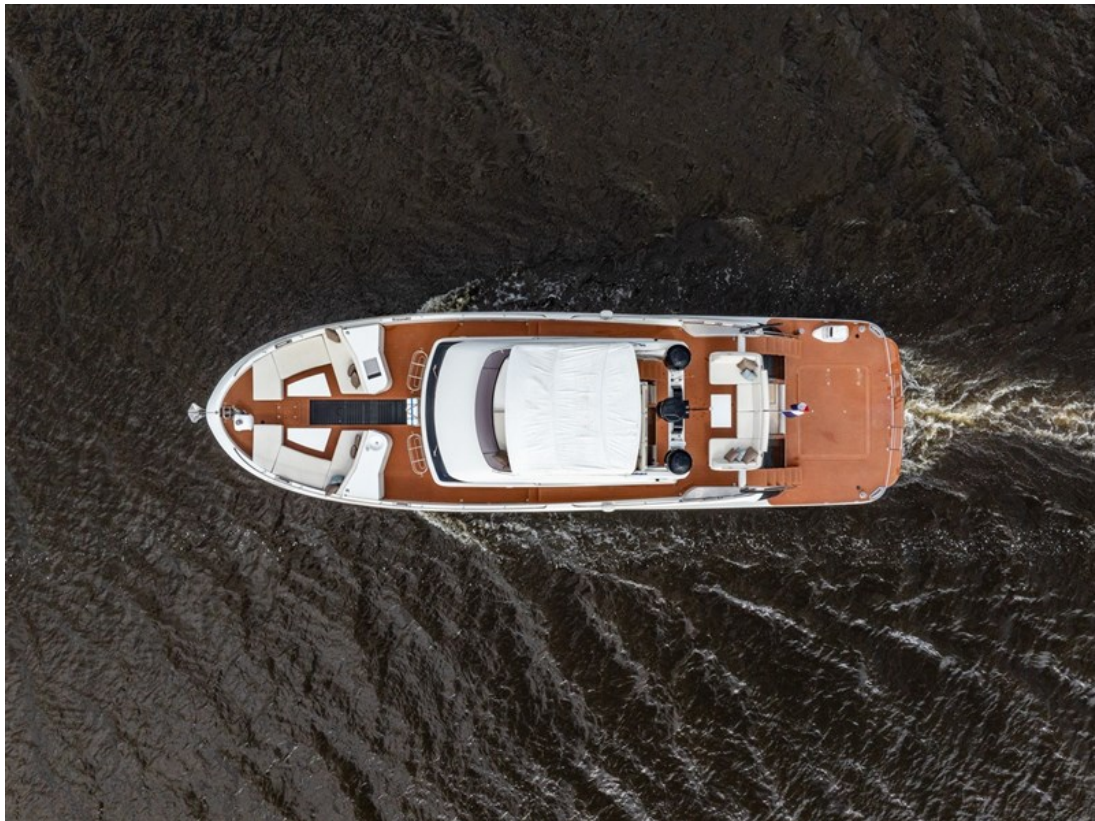

J.P. Broekhovenstraat 37
8081 HB Elburg
The Netherlands

Reference number
B24054172

info@elburgyachting.nl
www.elburgyachting.nl
+31 525 68 68 68

ELBURG YACHTING®

international yachtbrokers

Gegevens worden geacht juist te zijn, doch worden niet gegarandeerd. - Whilst every care has been taken in the preparation of the particulars, their correctness is not guaranteed.