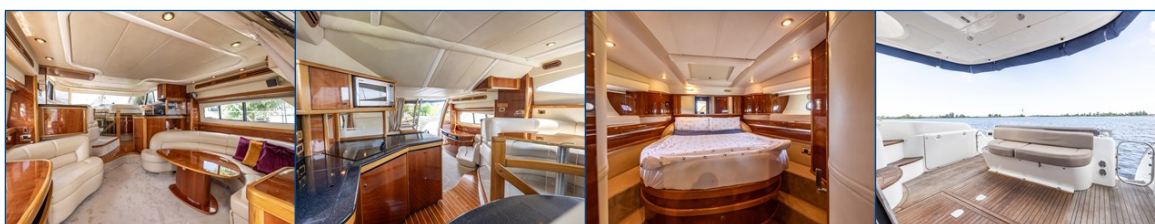

- 📏 Appr. 15.67 x 4.58 x 1.39 m
- 🌐 Sealine International Ltd. - UK
- 🏠 Sealine International Ltd. - UK
- 🕒 2005
- ⚡ B
- 🚗 2 x 675 pk Volvo Penta D12-675-EVC
- 🛋️ 3 x
- ⚓ On request
- 💡 Just Listed
- € € 329.000,-

Gegevens worden geacht juist te zijn, doch worden niet gegarandeerd. - Whilst every care has been taken in the preparation of the particulars, their correctness is not guaranteed.

J.P. Broekhovenstraat 37
8081 HB Elburg
The Netherlands

Reference number
B24044167

info@elburgyachting.nl
www.elburgyachting.nl
+31 525 68 68 68