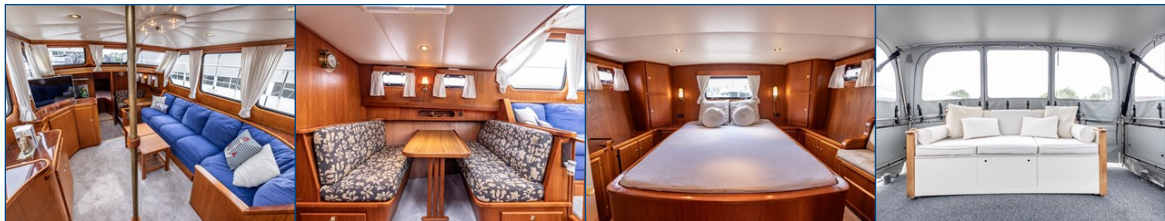

- 📏 Appr. 12.80 x 3.85 x 1.20 m
- 👤 Dhr. M. van Os
- 👤 Gijs van der Valk - Sprang Capelle
- 🕒 2004
- 🇳🇱 nvt
- 🚗 1 x 120 pk Iveco 8065M12
- 🚗 2 x
- 🚣 Elburg Yachting
- 💡 Sold
- € € 185.000,-

Gegevens worden geacht juist te zijn, doch worden niet gegarandeerd. - Whilst every care has been taken in the preparation of the particulars, their correctness is not guaranteed.

J.P. Broekhovenstraat 37
8081 HB Elburg
The Netherlands

Reference number
B24044166

info@elburgyachting.nl
www.elburgyachting.nl
+31 525 68 68 68