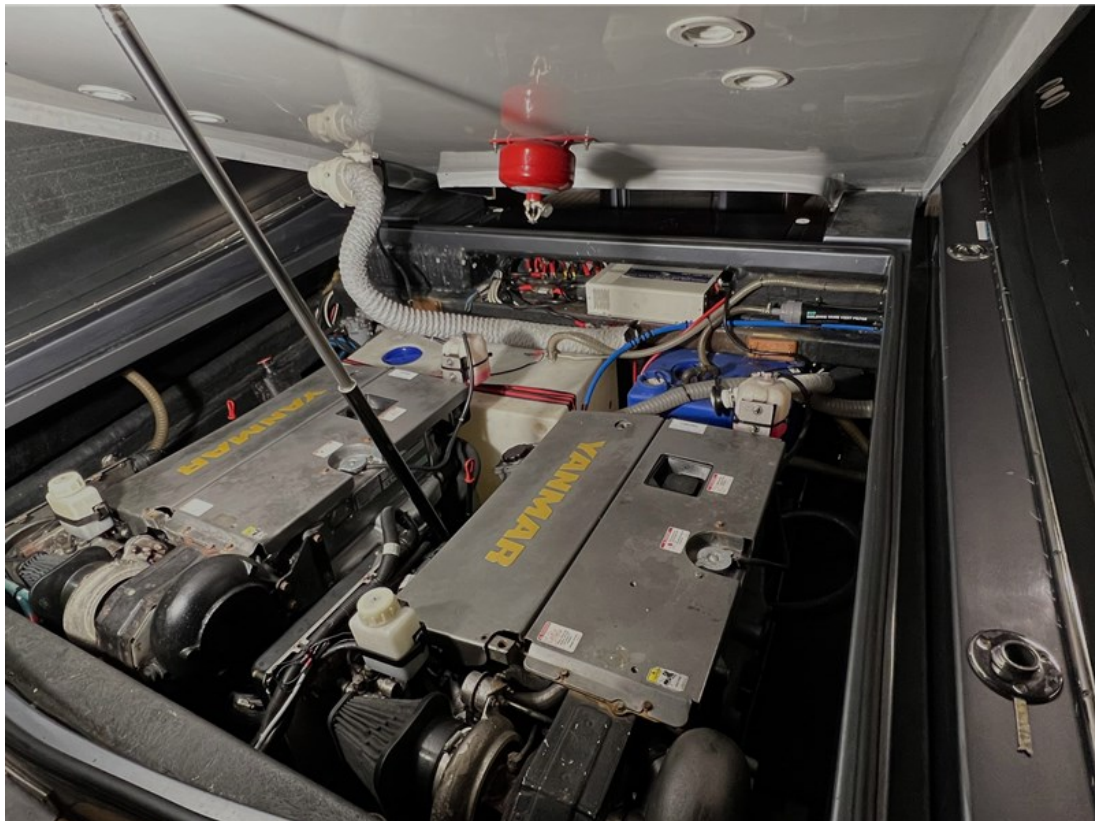

ELBURG YACHTING®

international yachtbrokers

Gegevens worden geacht juist te zijn, doch worden niet gegarandeerd. - Whilst every care has been taken in the preparation of the particulars, their correctness is not guaranteed.

J.P. Broekhovenstraat 37
8081 HB Elburg
The Netherlands

Reference number
B24034152

info@elburgyachting.nl
www.elburgyachting.nl
+31 525 68 68 68