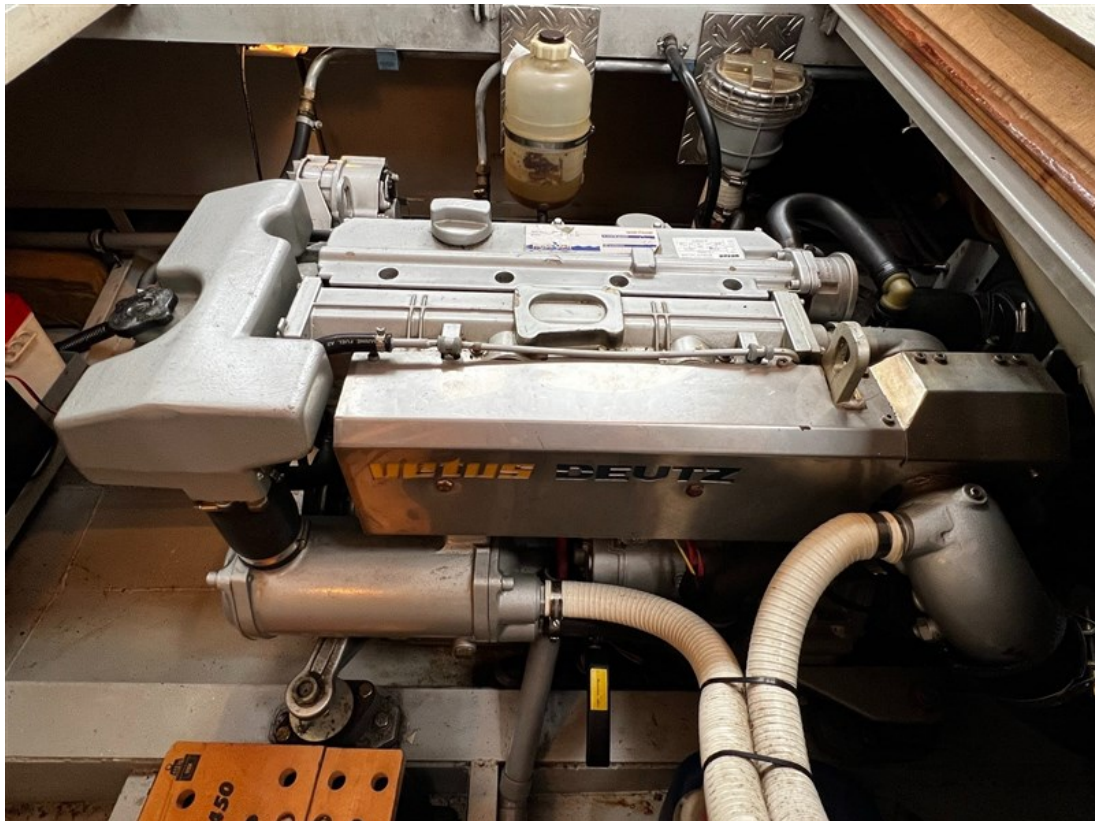

ELBURG YACHTING®

international yachtbrokers

Gegevens worden geacht juist te zijn, doch worden niet gegarandeerd. - Whilst every care has been taken in the preparation of the particulars, their correctness is not guaranteed.

J.P. Broekhovenstraat 37
8081 HB Elburg
The Netherlands

Reference number
B24034149

info@elburgyachting.nl
www.elburgyachting.nl
+31 525 68 68 68