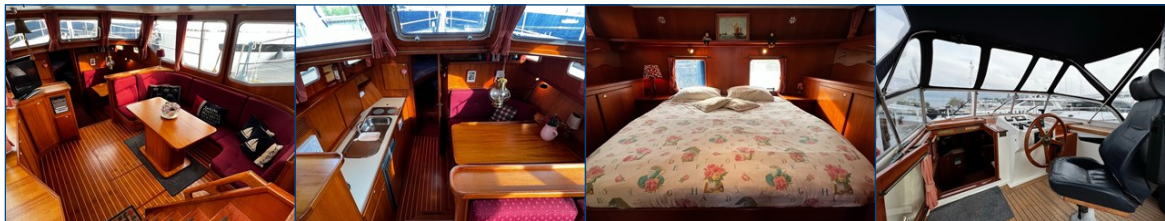

- 📏 Appr. 11.60 x 3.80 x 1.05 m
- 🚢 Privateer Yachts - Uitwellingerga
- ⚓ Privateer Yachts - Uitwellingerga
- 🕒 2000
- ⚖️ C
- 🚗 1 x 106 pk Vetus DT43
- 🛖 2 x
- ⚓ On request
- 💡 For sale
- € € 150.000,-

Gegevens worden geacht juist te zijn, doch worden niet gegarandeerd. - Whilst every care has been taken in the preparation of the particulars, their correctness is not guaranteed.

J.P. Broekhovenstraat 37
8081 HB Elburg
The Netherlands

Reference number
B24034149

info@elburgyachting.nl
www.elburgyachting.nl
+31 525 68 68 68