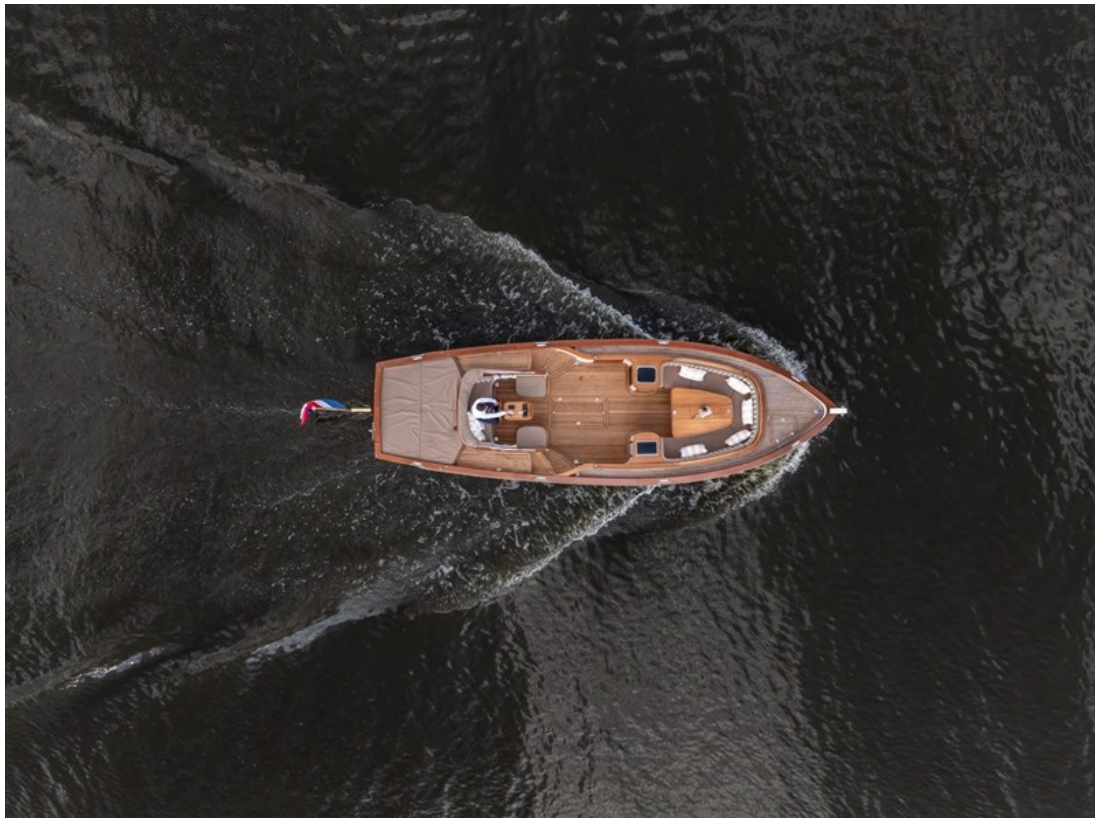

J.P. Broekhovenstraat 37
8081 HB Elburg
The Netherlands

Reference number
B24034146

info@elburgyachting.nl
www.elburgyachting.nl
+31 525 68 68 68

ELBURG YACHTING[®]

international yachtbrokers

Gegevens worden geacht juist te zijn, doch worden niet gegarandeerd. - Whilst every care has been taken in the preparation of the particulars, their correctness is not guaranteed.