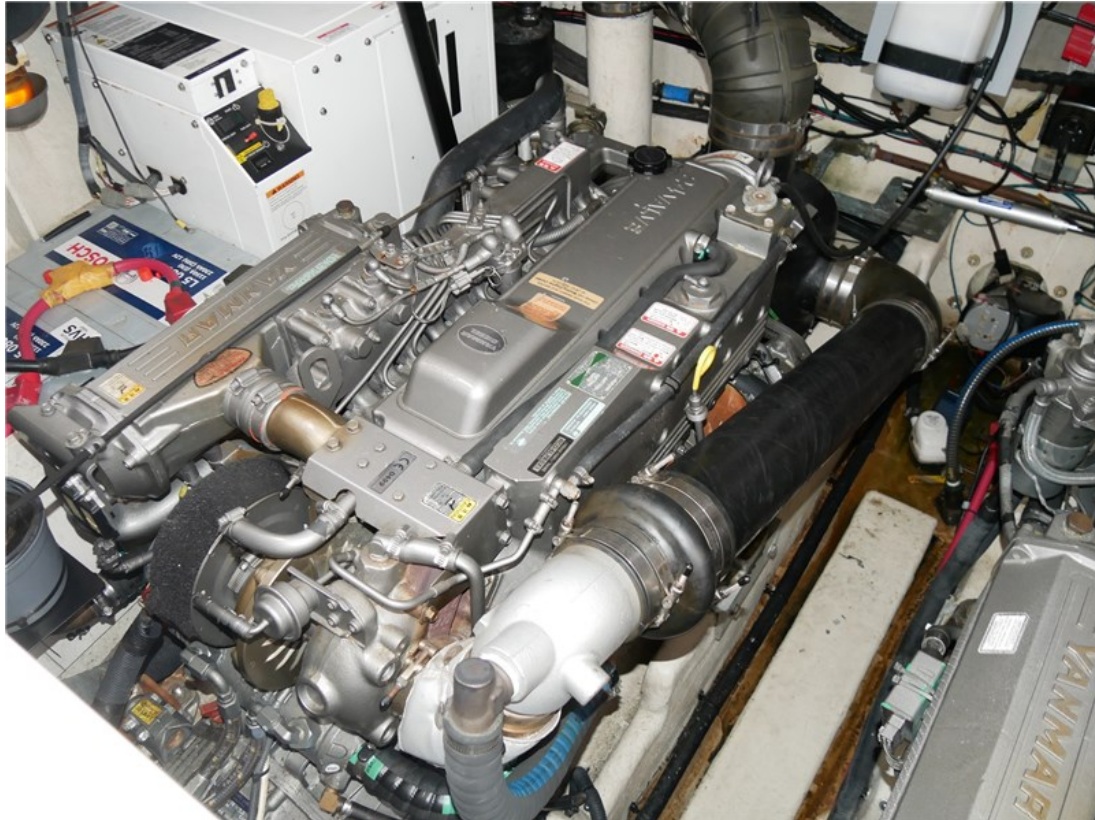

J.P. Broekhovenstraat 37
8081 HB Elburg
The Netherlands

Reference number
B24014110

info@elburgyachting.nl
www.elburgyachting.nl
+31 525 68 68 68

ELBURG YACHTING[®]

international yachtbrokers

Gegevens worden geacht juist te zijn, doch worden niet gegarandeerd. - Whilst every care has been taken in the preparation of the particulars, their correctness is not guaranteed.