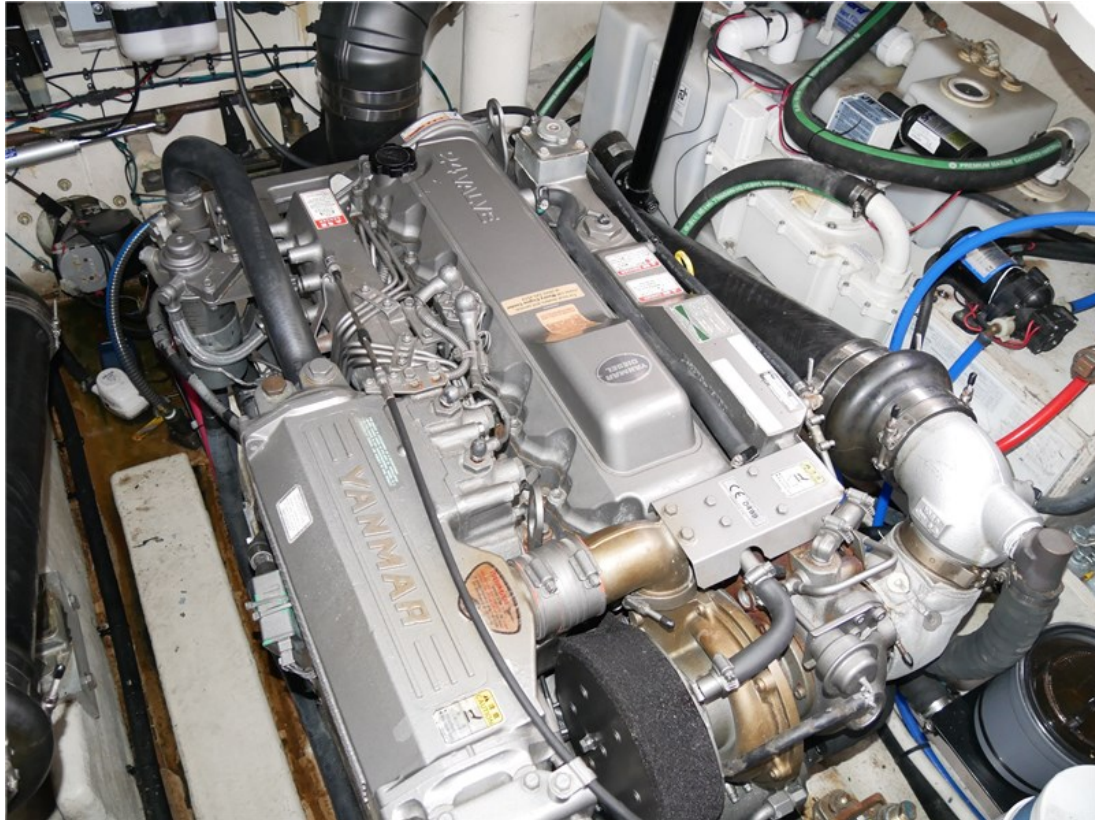

J.P. Broekhovenstraat 37
8081 HB Elburg
The Netherlands

Reference number
B24014110

info@elburgyachting.nl
www.elburgyachting.nl
+31 525 68 68 68

ELBURG YACHTING[®]

international yachtbrokers

Gegevens worden geacht juist te zijn, doch worden niet gegarandeerd. - Whilst every care has been taken in the preparation of the particulars, their correctness is not guaranteed.