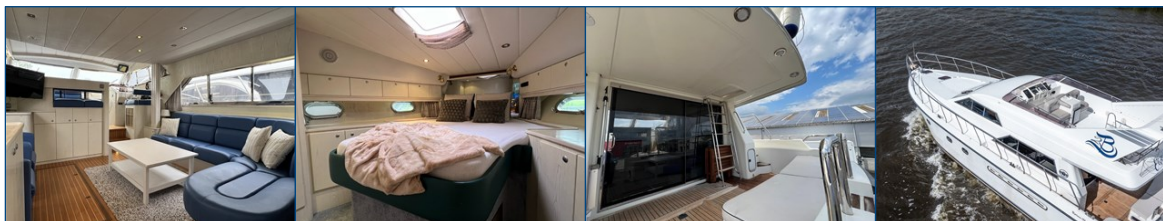

- Appr. 16.60 x 4.75 x 1.25 m
- Jachtwerf Neptunus - Aalst
- Jachtwerf Neptunus - Aalst
- 1993
- nvt
- 2 x 480 pk Volvo Penta TAMD 122 D
- 3 + 1 x crew cabin
- Elburg Yachting
- Just Listed
- € 179.000,-

Gegevens worden geacht juist te zijn, doch worden niet gegarandeerd. - Whilst every care has been taken in the preparation of the particulars, their correctness is not guaranteed.

J.P. Broekhovenstraat 37
8081 HB Elburg
The Netherlands

Reference number
B24014112

info@elburgyachting.nl
www.elburgyachting.nl
+31 525 68 68 68