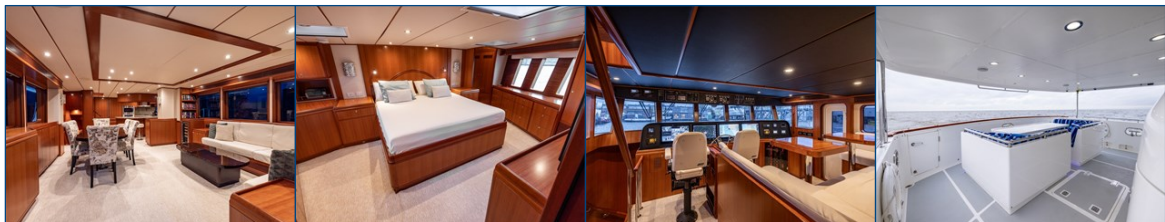

- 📏 Appr. 23.75 x 6.40 x 2.34 m
- 🚢 Nordhavn Yachts
- 👤 PAE - Jeff Leishman
- 🕒 2018
- ⚖️ -
- 🚗 1 x 500 pk John Deere 6135 + 1 x 140 pk John Deere
- 🚗 4 x
- ⚓ On request
- 💡 Sold
- € Price on request

Gegevens worden geacht juist te zijn, doch worden niet gegarandeerd. - Whilst every care has been taken in the preparation of the particulars, their correctness is not guaranteed.

J.P. Broekhovenstraat 37
8081 HB Elburg
The Netherlands

Reference number
B23114109

info@elburgyachting.nl
www.elburgyachting.nl
+31 525 68 68 68