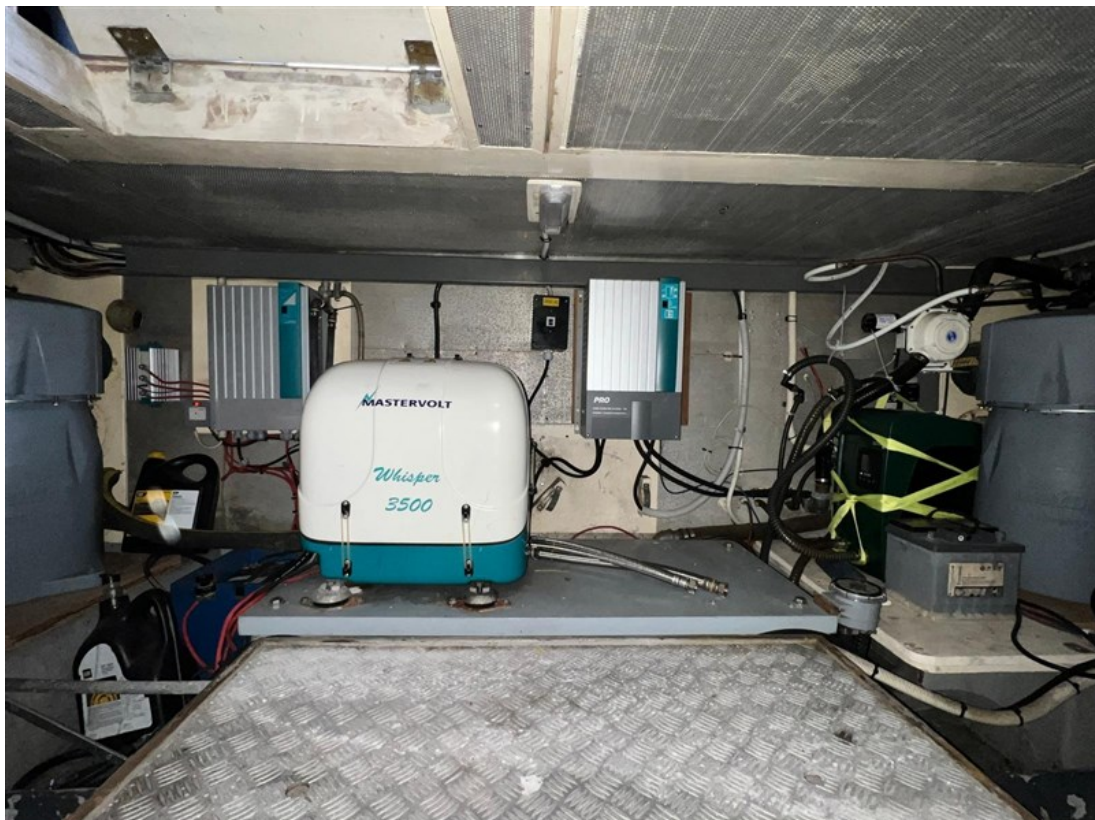

J.P. Broekhovenstraat 37  
8081 HB Elburg  
The Netherlands

Referentie  
B23114101

info@elburgyachting.nl  
www.elburgyachting.nl  
+31 525 68 68 68

**ELBURG YACHTING**®

international yachtbrokers

Gegevens worden geacht juist te zijn, doch worden niet gegarandeerd. - Whilst every care has been taken in the preparation of the particulars, their correctness is not guaranteed.