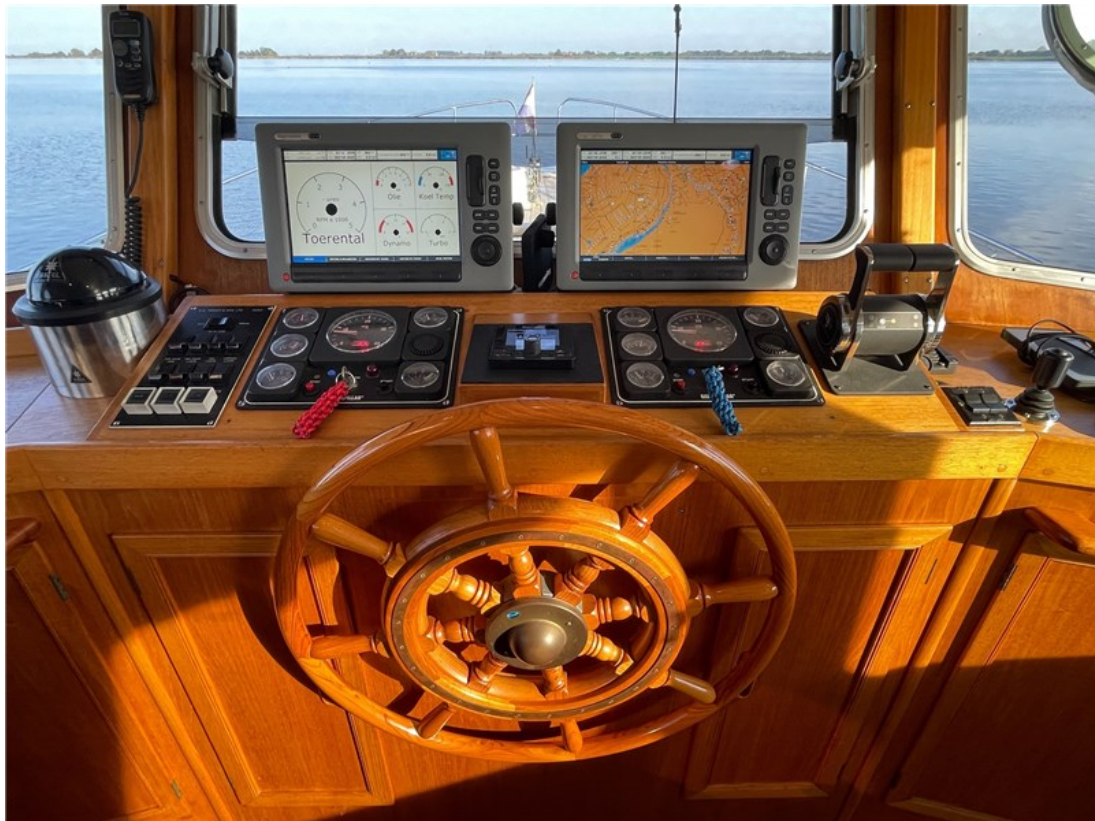

ELBURG YACHTING®

international yachtbrokers

Gegevens worden geacht juist te zijn, doch worden niet gegarandeerd. - Whilst every care has been taken in the preparation of the particulars, their correctness is not guaranteed.

J.P. Broekhovenstraat 37
8081 HB Elburg
The Netherlands

Reference number
B23114101

info@elburgyachting.nl
www.elburgyachting.nl
+31 525 68 68 68