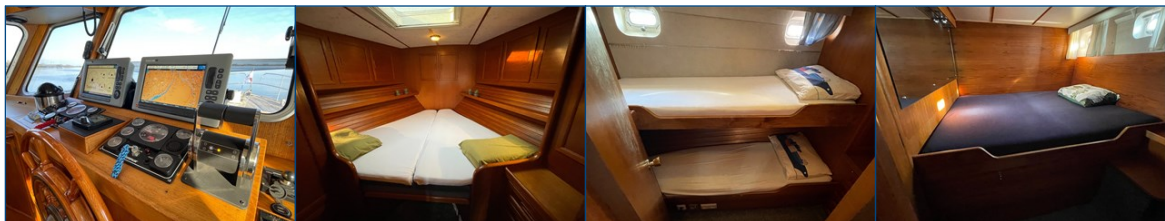

# ELBURG YACHTING®

international yachtbrokers

**Moody Trawler 50 Stabilizers**

- 📏 Appr. 14.95 x 4.55 x 1.40 m
- 🏴‍☠️ Moody Yachts - UK
- ⚓ Moody Yachts - UK
- 🕒 1986
- ⚖️ nvt
- 🚗 2 x 350 pk Caterpillar 3116 (bj. 2001)
- 🛖 3 x
- ⚓ Elburg Yachting
- 💡 Just Listed
- € € 225.000,-